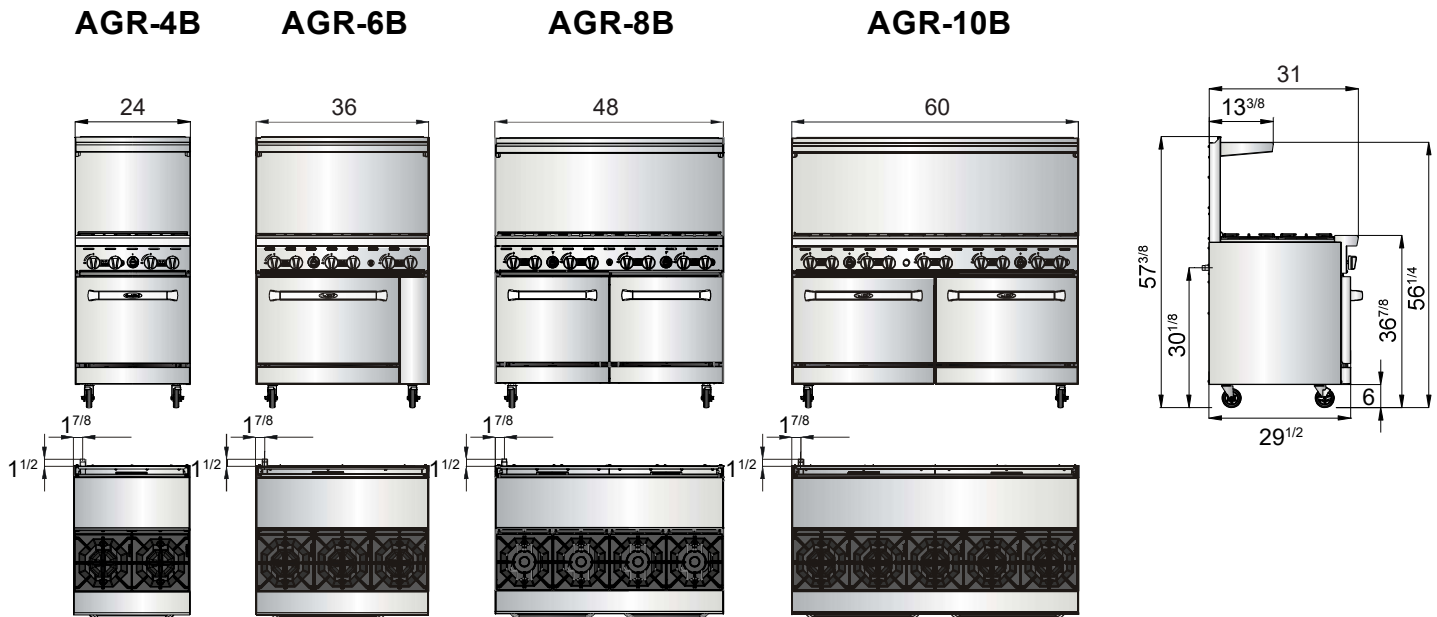

SPECIFICATIONS

Models	Gas Type	Burner Name	Total BTU B.T.U./h	Number of Burners	Valve Types	Oven Size (inch)	Hot Plates Working Area (inch)	Exterior Dimensions (inch)	Net Weight (lbs)	Gross Weight (lbs)
AGR-4B	NG	Hot plates	128,000	4	Pilot light	20×26×14	4pcs 11^{4/5}×11^{4/5}	24×31×57^{3/8}	326	428
		Oven	24,000	1						
	LP	Hot plates	128,000	4						
		Oven	24,000	1						
AGR-6B	NG	Hot plates	192,000	6	Pilot light	26^{1/2}×26×14	6pcs 11^{4/5}×11^{4/5}	36×31×57^{3/8}	440	568
		Oven	27,000	1						
	LP	Hot plates	192,000	6						
		Oven	27,000	1						
AGR-8B	NG	Hot plates	256,000	8	Pilot light	20×26×14	8pcs 11^{4/5}×11^{4/5}	48×31×57^{3/8}	607	765
		Oven	48,000	2						
	LP	Hot plates	256,000	8						
		Oven	48,000	2						
AGR-10B	NG	Hot plates	320,000	10	Pilot light	26^{1/2}×26×14	10pcs 11^{4/5}×11^{4/5}	60×31×57^{3/8}	732	897
		Oven	54,000	2						
	LP	Hot plates	320,000	10						
		Oven	54,000	2						

PLAN VIEW

Heavy duty burners   Chrome oven rack   Stainless steel knobs